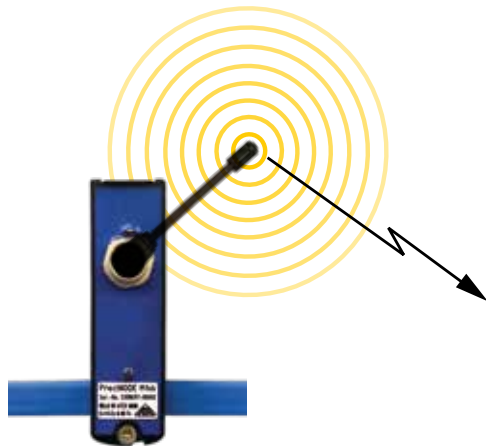

WIRELESS COCKPIT (WiPIT)

REMOTE CONTROL FOR X-MASTER

PreciNODE M Radio

WiPIT

WirelessCOCKPIT (WiPIT)

- Menu guidance
- “Hands-free” wrist band design
- Remote control of X-Master, configuration and start of delivery jobs (selection of compartments, preset, start/stop), control of motor, hose reel drive and illumination
- Display of compartment volume, product, flow rate
- Gesture recognition control
- Text message alert
- Rechargeable battery lasts up to 40 hours
- Rechargeable within 4 hours with micro USB-cable

- Accu operational down to -25°C
- Temperature range: -25°C up to +60°C
- OLED-Display
- ATEX certified

PreciNODE M Radio

- ATEX certified, Zone 1 – no additional wiring or installation in driver cabin required
- Reliable range up to 100 m line of sight
- Seamless PreciCONTROL integration
- Super small

WIRELESS COCKPIT (WiPIT)

REMOTE CONTROL FOR X-MASTER

PreciNODE M Radio

WiPIT