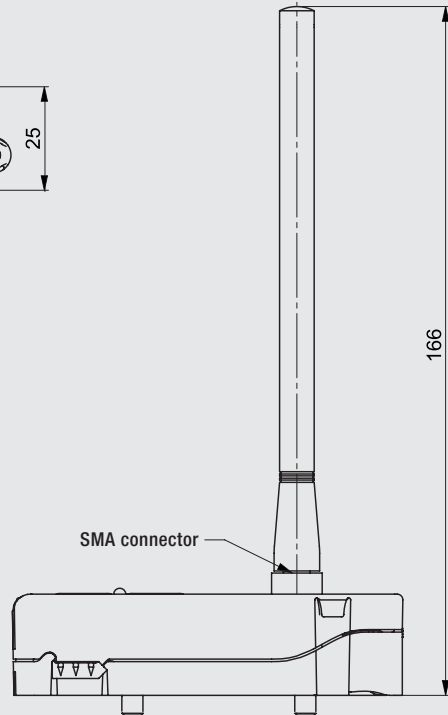

WIRELESS COCKPIT (WiPIT)

REMOTE CONTROL FOR X-MASTER

PreciNODE M Radio