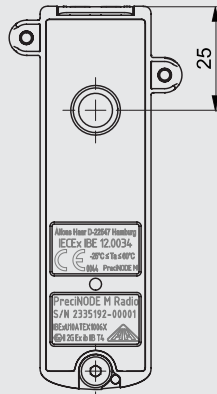

PreciNODE M Radio