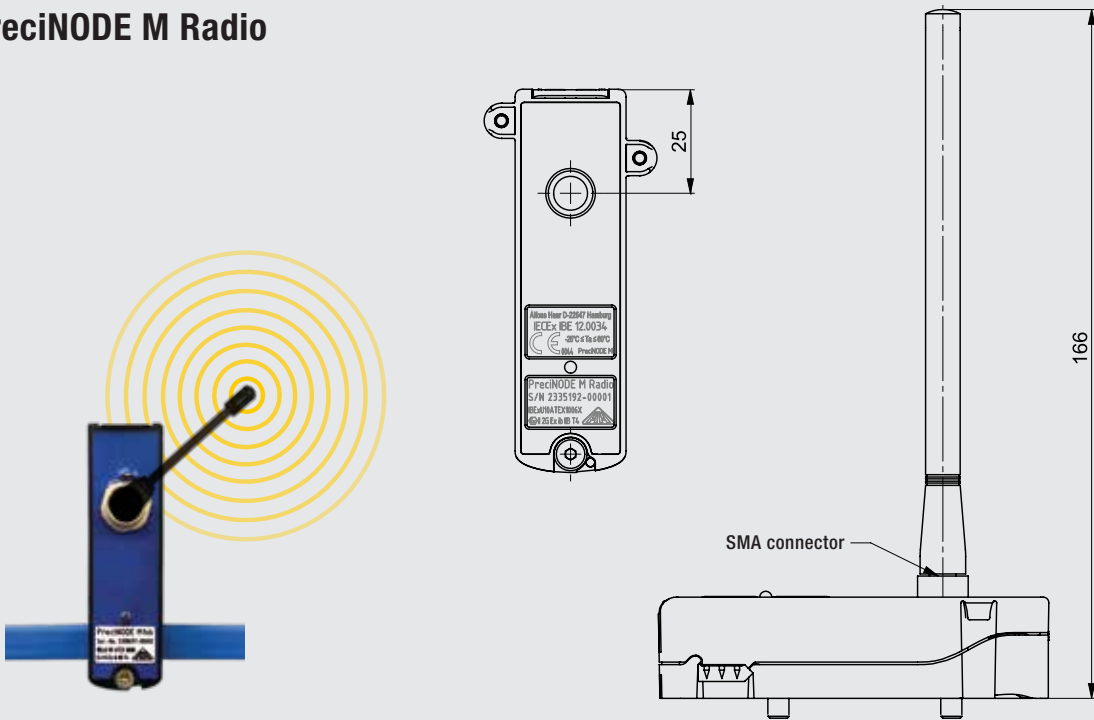

WIRELESS COCKPIT (WiPIT)

HANDS-FREE REMOTE CONTROL FOR X-MASTER

PreciNODE M Radio

WiPIT

WirelessCOCKPIT (WiPIT)

- Menu guidance
- “Hands-free” wrist band design
- Remote control of X-Master, configuration and start of delivery jobs (selection of compartments, preset, start/stop), control of motor, hose reel drive and illumination
- Display of compartment volume, product, flow rate
- Gesture recognition control
- Text message alert
- Rechargeable battery lasts up to 40 hours
- Rechargeable within 4 hours with micro USB-cable

- Accu operational down to -25°C
- Temperature range: -25°C up to +60°C
- OLED-Display
- ATEX certified

PreciNODE M Radio

- ATEX certified, Zone 1 – no additional wiring or installation in driver cabin required
- Reliable range up to 1000 m line of sight
- Seamless PreciCONTROL integration
- Super small

WIRELESS COCKPIT (WiPIT)

HANDS-FREE REMOTE CONTROL FOR X-MASTER

PreciNODE M Radio

WiPIT