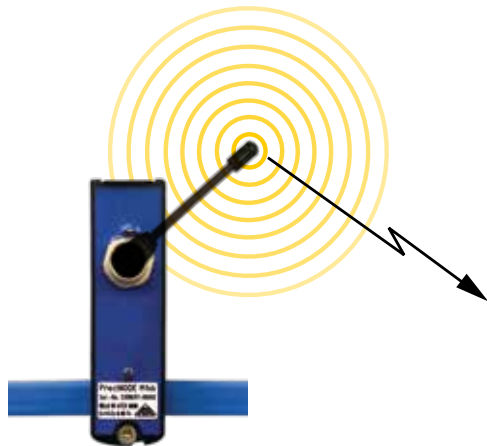

WIRELESS COCKPIT (WiPIT)

HANDS-FREE REMOTE CONTROL FOR X-MASTER

PreciNODE M Radio

WiPIT

WirelessCOCKPIT (WiPIT)

- Menu guidance
- “Hands-free” wrist band design
- Remote control of X-Master, configuration and start of delivery jobs (selection of compartments, preset, start/stop), control of motor, hose reel drive and illumination
- Display of compartment volume, product, flow rate
- Gesture recognition control
- Text message alert
- Rechargeable battery lasts up to 40 hours
- Rechargeable within 4 hours with micro USB-cable

- Accu operational down to -25°C
- Temperature range: -25°C up to +60°C
- OLED-Display
- ATEX certified

PreciNODE M Radio

- ATEX certified, Zone 1 – no additional wiring or installation in driver cabin required
- Reliable range up to 1000 m line of sight
- Seamless PreciCONTROL integration
- Super small

WIRELESS COCKPIT (WiPIT)

HANDS-FREE REMOTE CONTROL FOR X-MASTER

PreciNODE M Radio

WiPIT